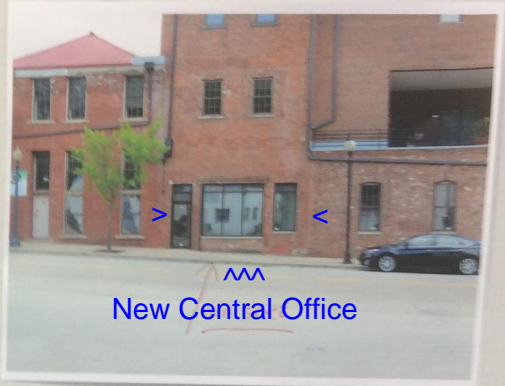

FLORENCE AVENUE

Direct Entry from Street

<http://www.aacincinnati.org/landing/#anch-literature>