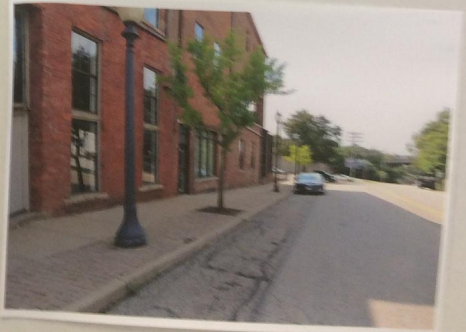

FLORENCE AVENUE

Direct Entry from Street

<http://www.aacincinnati.org/landing/#anch-literature>